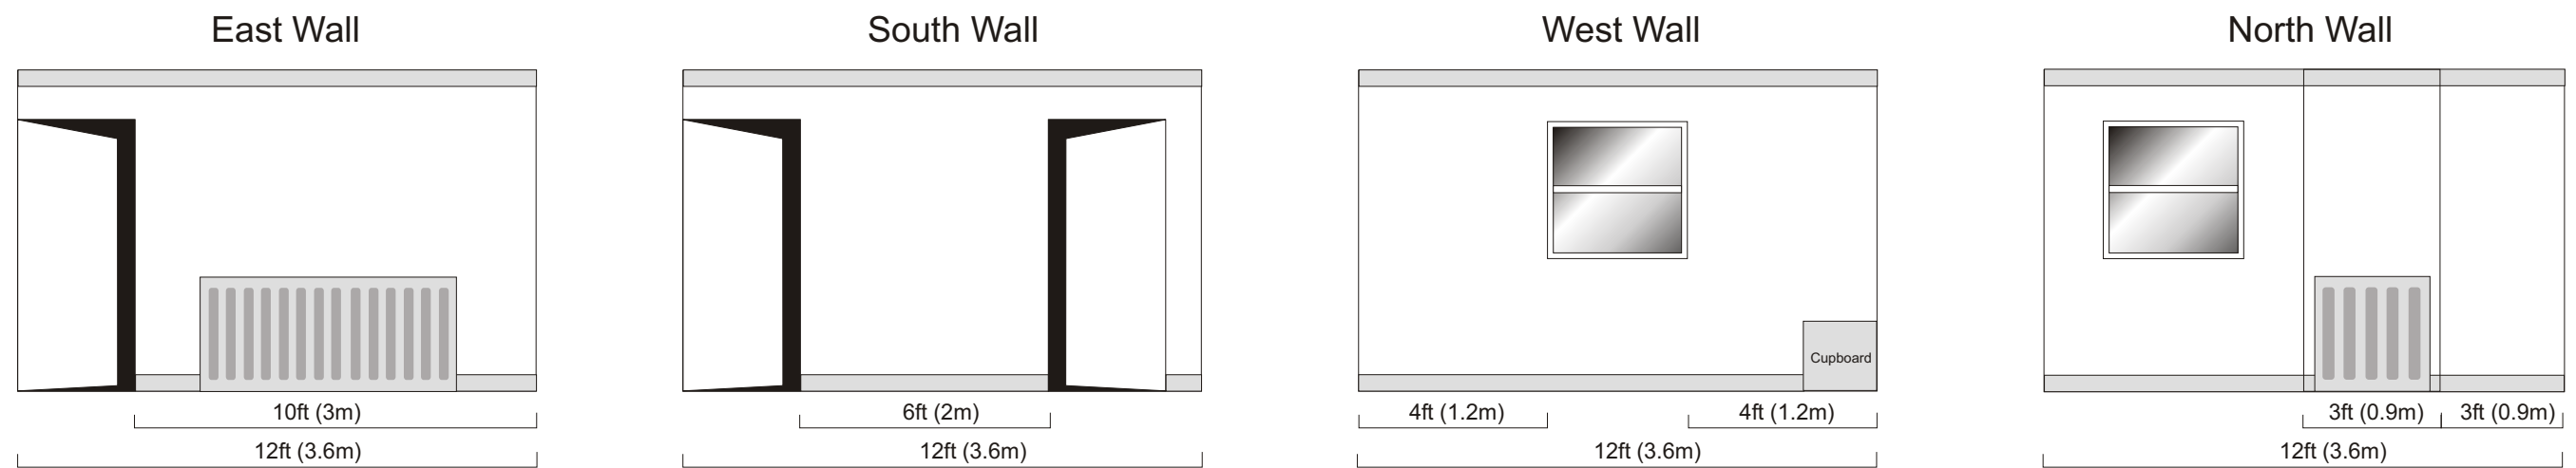

Carre Gallery

Total Linear Display Area = 108ft

Somersby Room - Total Linear Display Area (approx.) = 37ft (11m)

Candlesby Room - Total Linear Display Area (approx.) = 31ft (9m)

Bainton Room - Total Linear Display Area (approx.) = 39ft (12m)

NOTE: All dimensions have been rounded down. If your exhibition dimensions are critical please verify all dimensions on site.