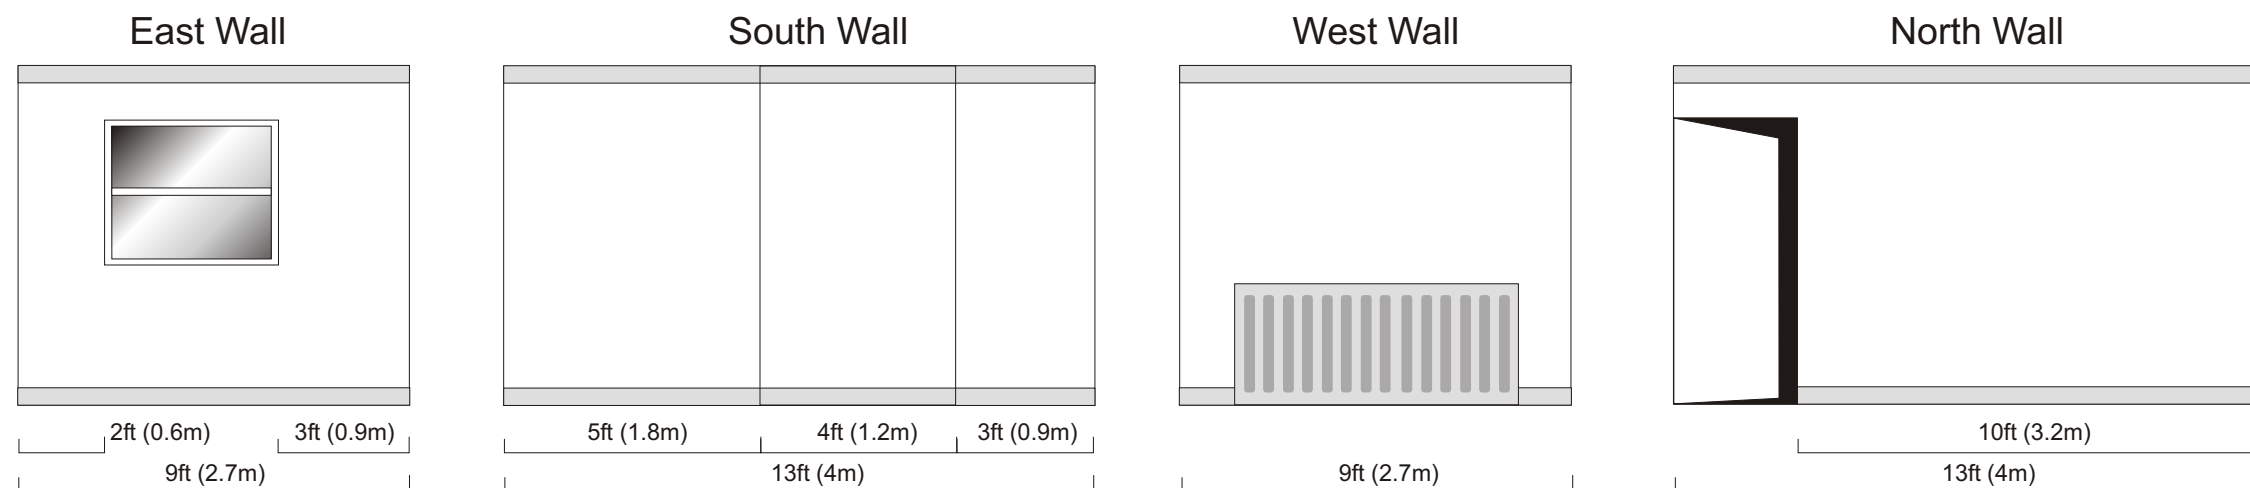

Carre Gallery

Total Linear Display Area = 108ft

Somersby Room - Total Linear Display Area (approx.) = 37ft (11m)

Candlesby Room - Total Linear Display Area (approx.) = 31ft (9m)

Bainton Room - Total Linear Display Area (approx.) = 39ft (12m)

NOTE: All dimensions have been rounded down. If your exhibition dimensions are critical please verify all dimensions on site.