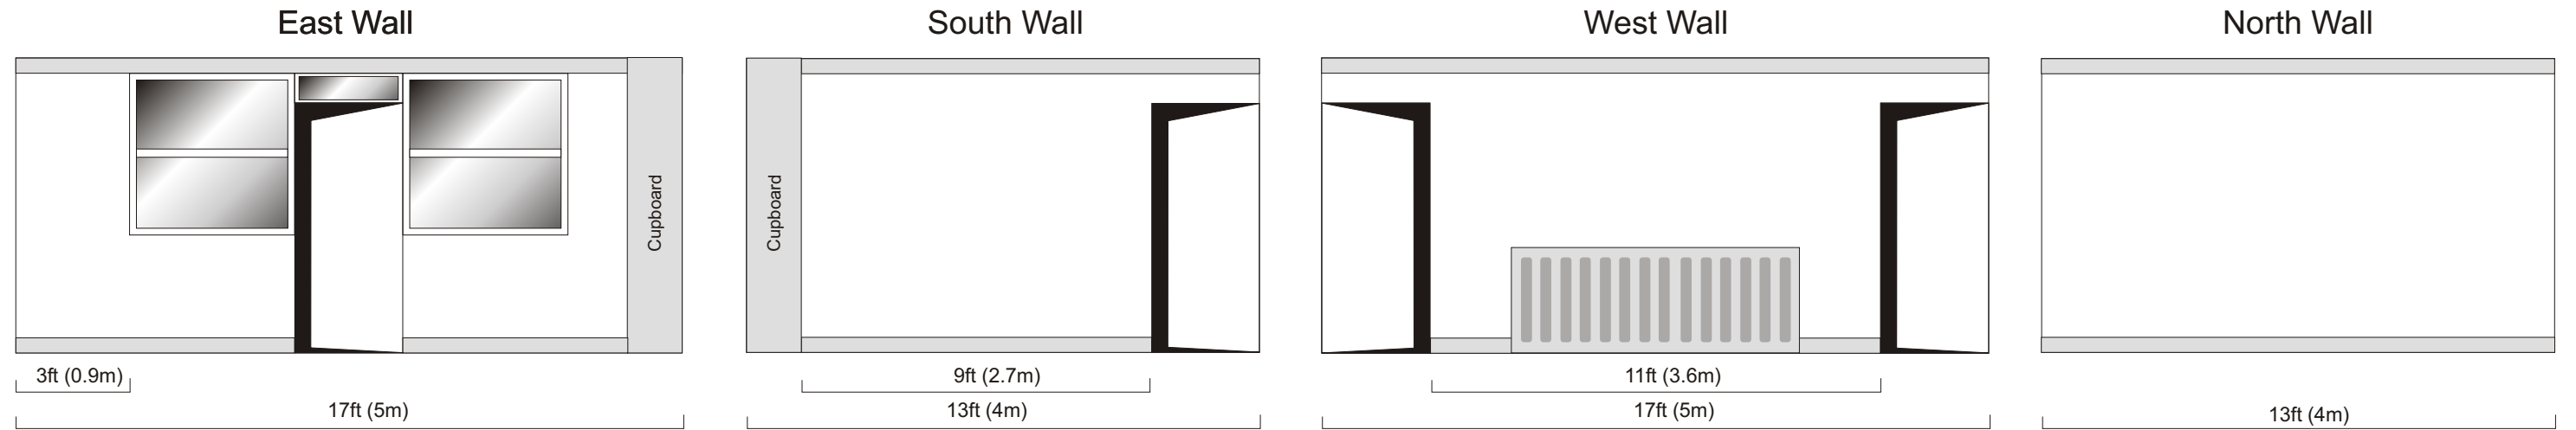

Carre Gallery

Total Linear Display Area = 108ft

Somersby Room - Total Linear Display Area (approx.) = 37ft (11m)

Candlesby Room - Total Linear Display Area (approx.) = 31ft (9m)

Bainton Room - Total Linear Display Area (approx.) = 39ft (12m)

NOTE: All dimensions have been rounded down. If your exhibition dimensions are critical please verify all dimensions on site.